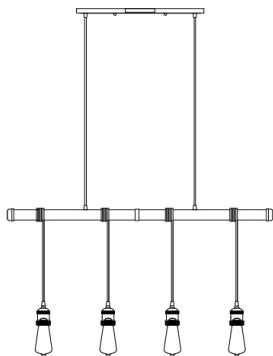

**PRODUCT DESCRIPTION**

Cords of Black fabric support metal sockets finished in a natural Antique Brass allow you to create unique and fun lighting. All except the single pendant are supplied with hangers that attach to the ceiling to allow you to swag each socket. There are a number of optional bulbs to choose from.

**MEASUREMENTS**

DIMENSION : 40.5" L x 4.5" W x 17.75" H  
 MAX OAH : 144.5" OAH  
 CANOPY : 4.5" W x 1.25" H x 19.5" L  
 HANGING WEIGHT : 8.8 lb  
 WIRE LENGTH : 120"

**LAMPING**

INPUT VOLTAGE : 120V  
 BULB : 4 x 60W Incandescent E26 Medium , 240W Total  
 BULB INCLUDED : (Not Included)  
 DIMMABLE : Yes

**FINISHES OPTION**

 Weathered Zinc (WZ)

**MATERIAL**

Steel

**RATINGS**

cETLus  
 Dry Location

**ADDITIONAL**

SLOPE: 120  
 OPERATING TEMPERATURE:  
 -20°C (-4°F), 40°C (104°F)